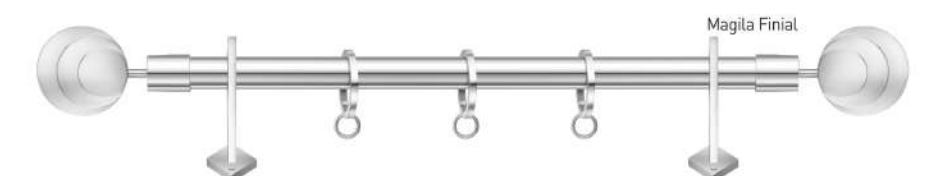

Aalishan is proud to present its newest Stainless Steel Curtain rods with matt finish. This range bring a metropolitan style to classic design. Sleek 22 mm rods, fabulous concept in finials, excellent rings and brackets made from Stainless Steel materials and rosettes work in harmony to create a beautiful and original design for any window. This innovation from Aalishan adds new Lifestyle to your dream home window.