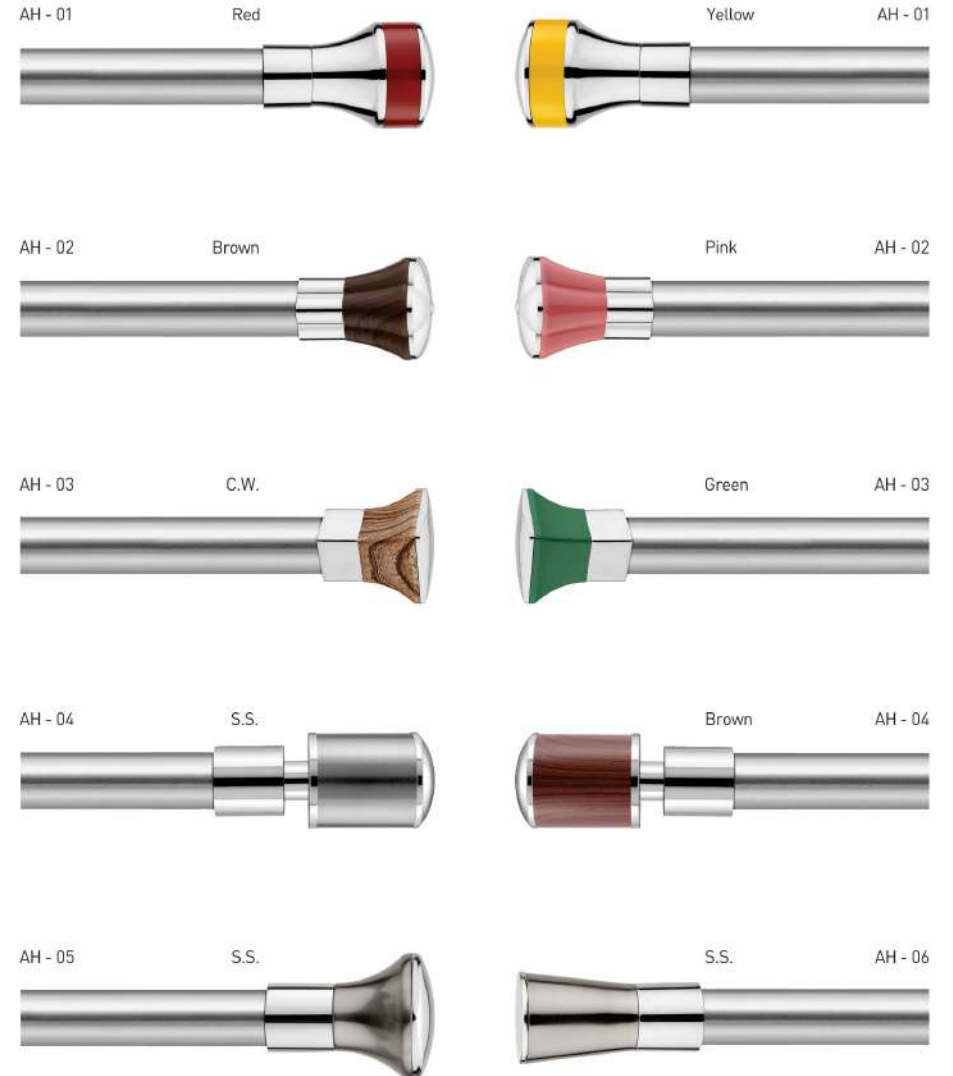

Designer Finial

Designer Finial

Ivory + Gold

Wood + Gold

Cherry + Gold

Brown + Gold

Mirror Golden + Gold

Mirror Bronze + Gold

dorren

the delight in interior

EXCLUSIVE
STAINLESS STEEL COLLECTION

Decent look in crystal and stainless steel finials with 25 mm stainless steel rod make stylist decoration to your designable interior.

heritage

the harmony in interior

COLOR COLLECTION

In this series 25 mm stainless steel rod with color finial gives a noble touch to your interior.

symphony
the shandar in interior

STAINLESS STEEL COLLECTION

This range offers combination of stainless steel rod with stylist design finials. This range available in 22 mm and 25 mm diameters with ultra modern finial designs. This range looks elegant and compliments your decor.