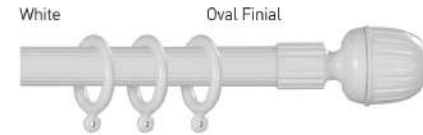

regal

the real in interior

COLOR & COLOR WITH GOLD COLLECTION

Regal rods of 28 mm diameter are made from Aluminium, which are powder coated and also anodized in mirror golden & bronze. The finials and ring made of ABS plastics and also metallised in golden shades for long lasting shine & gloss. A color with color-8-gold combination gives standard matching with your fantastic Window Dressing

White