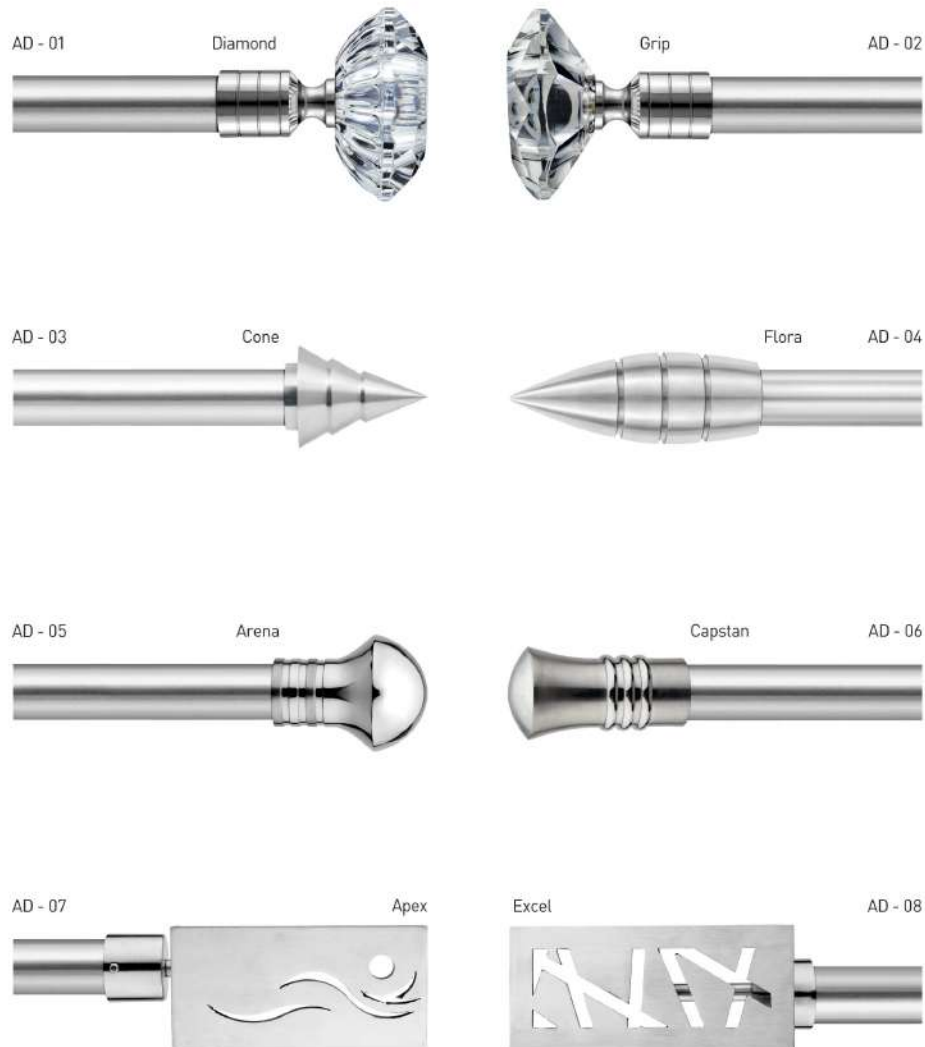

dorren

the delight in interior

EXCLUSIVE
STAINLESS STEEL COLLECTION

Decent look in crystal and stainless steel finials with 25 mm stainless steel rod make stylist decoration to your designable interior.

heritage

the harmony in interior

COLOR COLLECTION

In this series 25 mm stainless steel rod with color finial gives a noble touch to your interior.

symphony
the shandar in interior

STAINLESS STEEL COLLECTION

This range offers combination of stainless steel rod with stylist design finials. This range available in 22 mm and 25 mm diameters with ultra modern finial designs. This range looks elegant and compliments your decor.